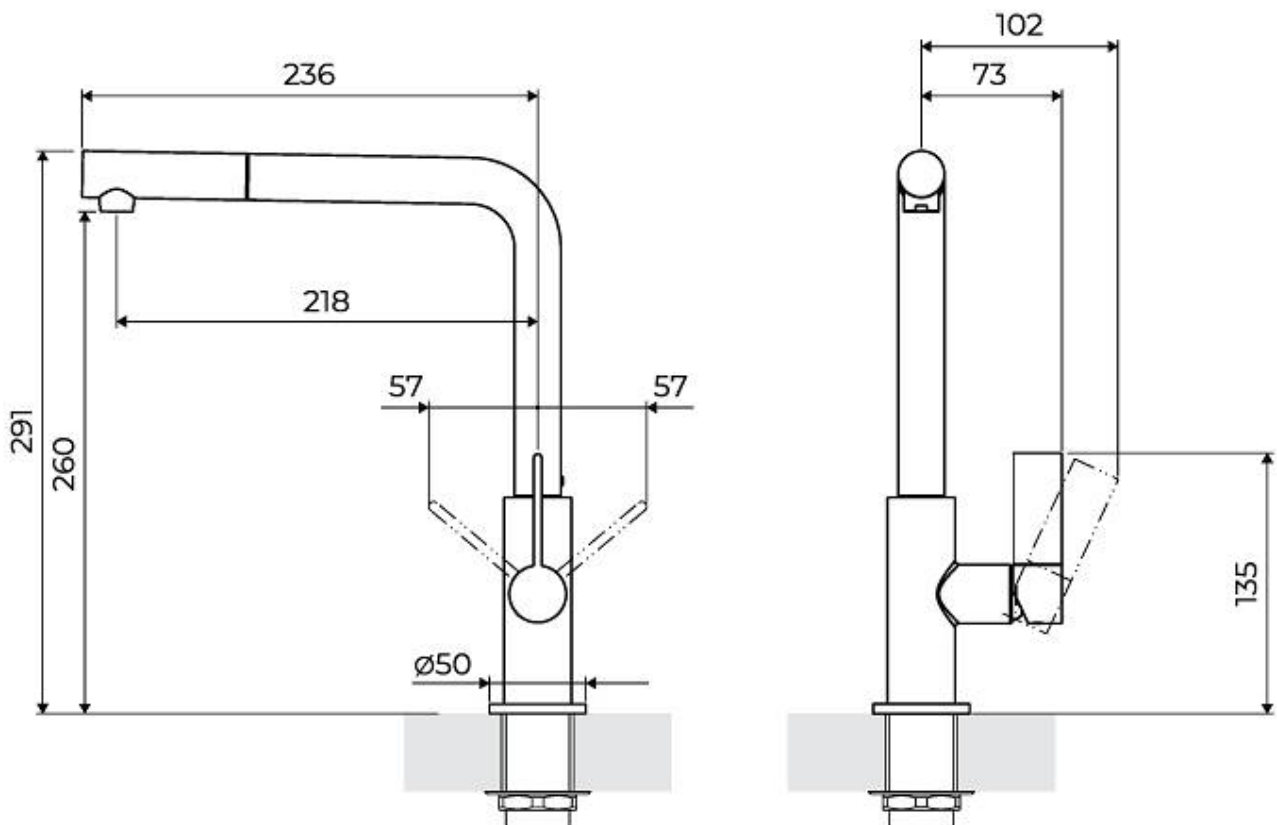

FEATURES

Strengthening plate

Foster's mixer taps are equipped with the strengthening plate that offers perfect stability on any sink.

Rotating angle

All the taps have a wide angle of rotation. Some models even permit a full 360° rotation.

TECHNICAL DATA